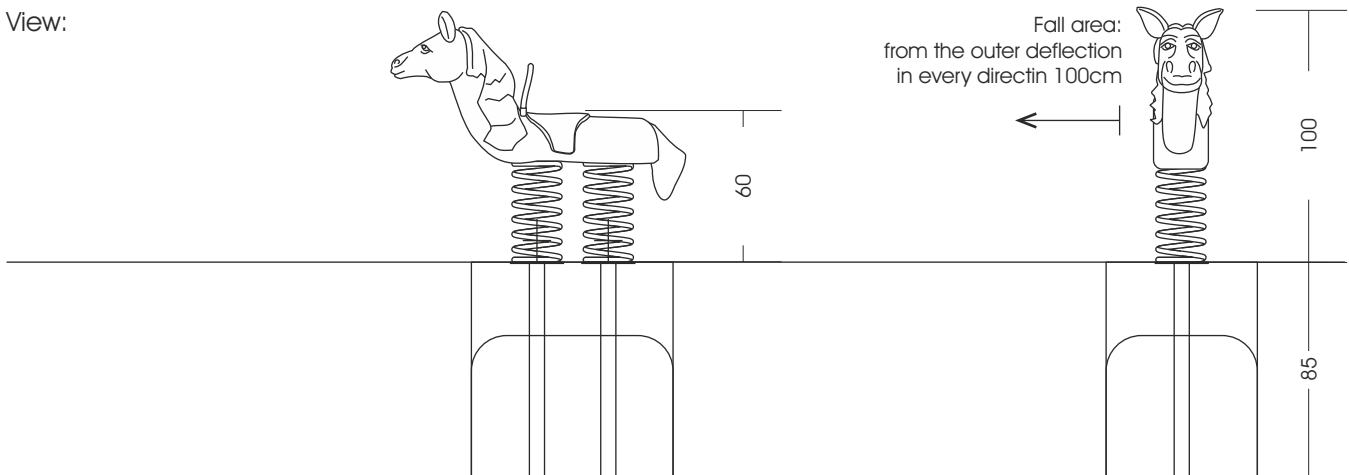

4.05.02. Spring Animal "Horse"

All measures in cm (if not other stated).

M 1:30

Foundations need to be made after the production of our playgrounds due to the fact that we cannot guarantee information of the wood due to its irregular growth habits. Technical changes reserved. Please check the measures when our goods arrive. Our goods meet the standards of DIN EN 1176. For delivery is the offer text relevant.

Measures total:	approx. 110 x 25 x 100 (185) cm (L, W, H [H with depth below ground])
	Measures may vary depending on the motif
Fall area:	approx. 4,1 x 3,2 m
Safety surface:	Top soil, gras
Foundation:	1 unit 80 x 60 x 85 cm (L, W, Depth)
Assambly and installation:	2 people/approx. 1 h
Weight:	total approx. 120 kg
Intended age group:	from approx. 2 years of age on

View:

Top view: