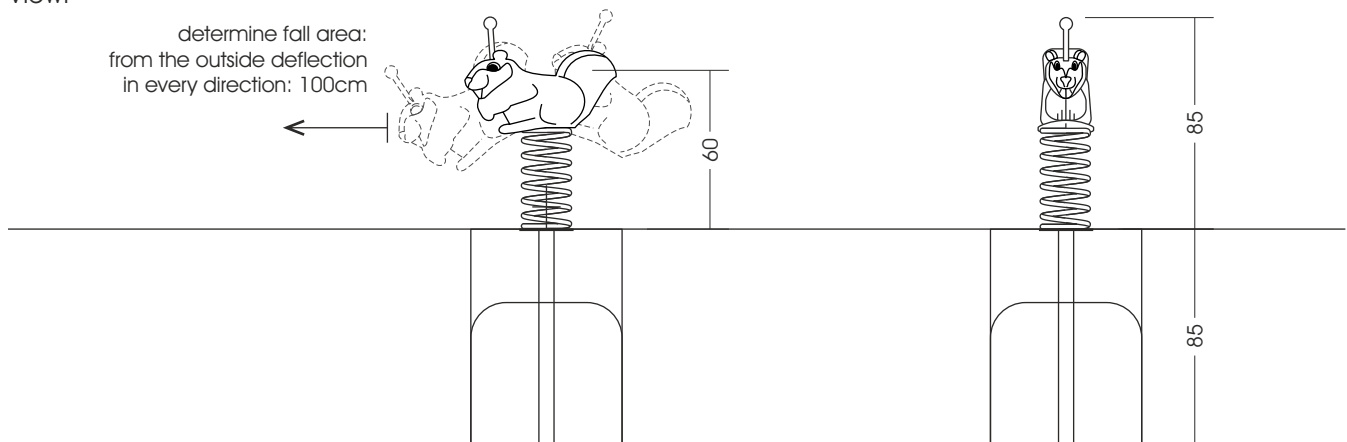

4.03.12. Spring Animal "Chipmunk"

All measures in cm (if not other stated).

M 1:30

Foundations need to be made after the production of our playgrounds due to the fact that we cannot guarantee information of the wood due to its irregular growth habits. Technical changes reserved. Please check the measures when our goods arrive. Our goods meet the standards of DIN EN 1176. For delivery is the offer text relevant.

Measures total:	approx. 60 x 25 x 85 (170) cm (L, B, H [H with depth below ground]) measures may vary depending on the motive
Fall Area:	approx. 3,2 x 2,9 m
Protective surface:	Top soil, gras
Foundation:	1 unit 60 x 60 x 85 cm (L, W, Depth)
Assembly and installation:	2 people / approx. 1 h
Designed for the age of:	from approx. 2 years of age on

View:

Top view: