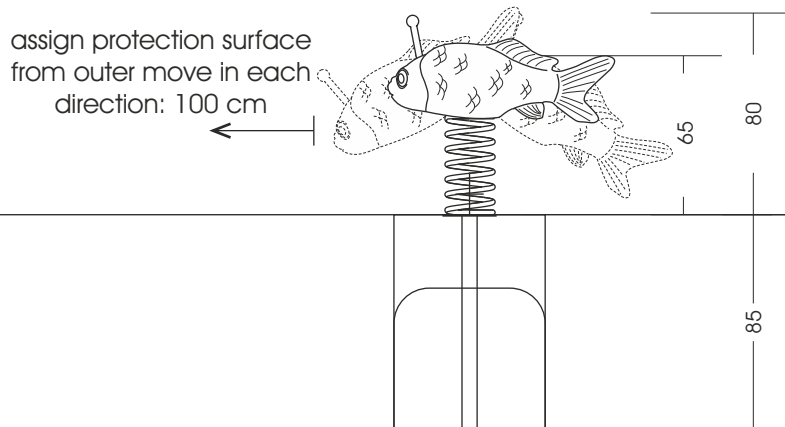

4.03.10. Spring Animal "Goldfish"

All Measures in cm (if not other stated)

M 1:30

Foundations need to be made after the production of our playgrounds due to the fact that we cannot guarantee information of the wood due to its irregular growth habits. Technical changes reserved. Please check the measures when our goods arrive. Our goods meet the standards of DIN EN 1176 For delivery is the offer text relevant.

Measures total:	approx. 85 x 25 x 80 (165) cm (L, B, H [H with depth below ground]) measures can vary - depends on the motive
Fall Area:	approx. 3,5 x 3,0 m
Protective surface:	Top soil, gras
Foundations:	1 Unit 60 x 60 x 85 cm (L, W, Depth)
Assembly and installation:	2 people/approx. 1 hrs.
Weightt:	total approx. 60 kg
Intended age group:	from approx. 2 years of age on

View: