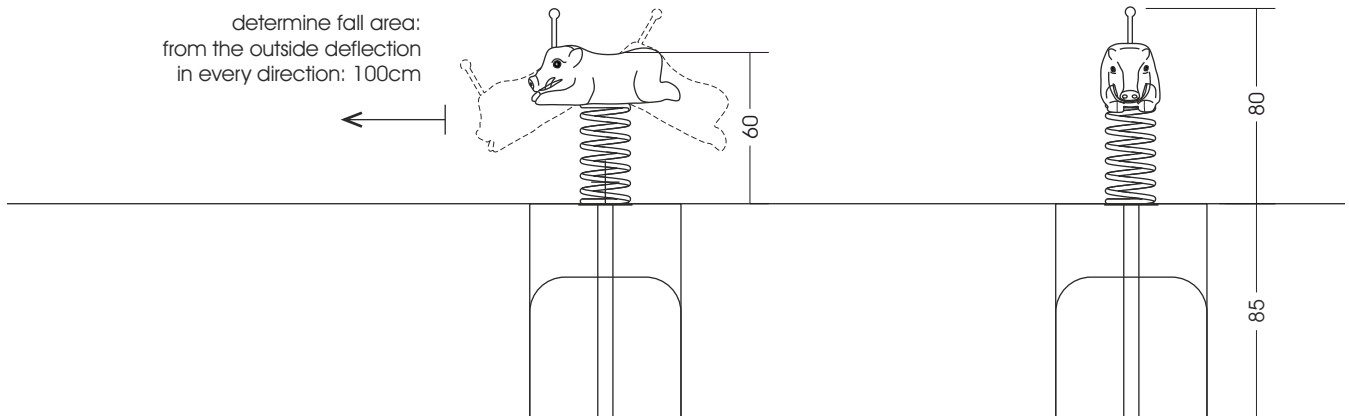

4.03.08. Spring Animal "Wild Boar"

All measures in cm (if not other stated).

M 1:30

Foundations need to be made after the production of our playgrounds due to the fact that we cannot guarantee information of the wood due to its irregular growth habits. Technical changes reserved. Please check the measures when our goods arrive. Our goods meet the standards of DIN EN 1176. For delivery is the offer text relevant.

Measures total:	approx. 60 x 25 x 80 (165) cm (L, B, H [H with depth below ground]) measures may vary depending on the motive
Fall Area:	approx. 3,5 x 3,1 m
Protective surface:	Top soil, gras
Foundation:	1 unit 60 x 60 x 85 cm (L, W, Depth)
Assembly and installation:	2 people/approx. 1 h
Weight:	in total approx. 60 kg
Designed for the age of:	from 2 years of age on

View:

Top view: