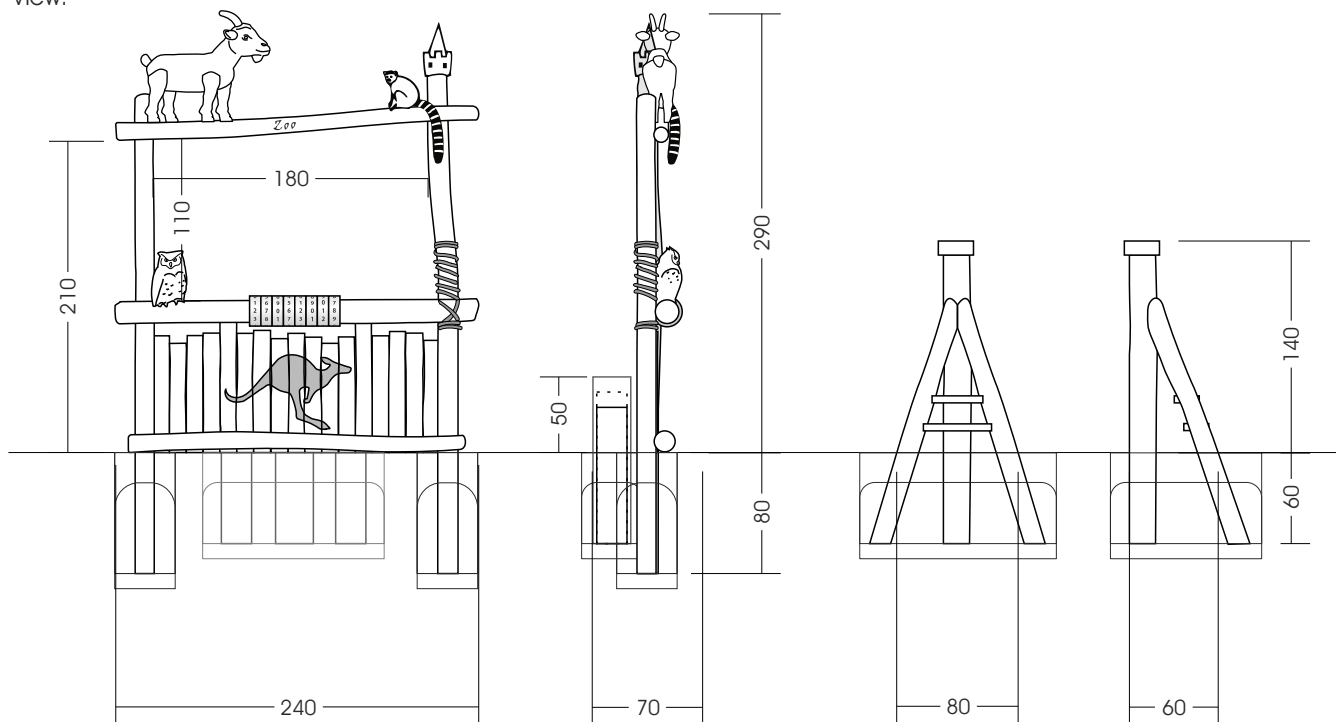

## 50.43.05. Photo Point "Zoo"

All measures in cm (if not other stated)

M 1:50

Foundations need to be made after the production of our playgrounds due to the fact that we cannot guarantee information of the wood due to its irregular growth habits. Technical changes reserved. Please check the measures when our goods arrive. Our goods meet the standards of DIN EN 1176. For delivery is the offer text relevant.

Measures Photo Point:

approx. 240 x 70 x 290 (370) cm (L, W, H [H with depth below ground])

Measures tripod:

approx. 80 x 60 x 140 (200) cm (L, W, H [H with depth below ground])

Foundation:

2 units 40 x 40 x 80 cm (L, W, Depth),

1 units 120 x 40 x 60 cm (L, W, Depth),

1 unit 130 x 100 x 60 cm (L, B, Depth),

each with +10 cm Drainage fine gravel layer

View:

Top View: