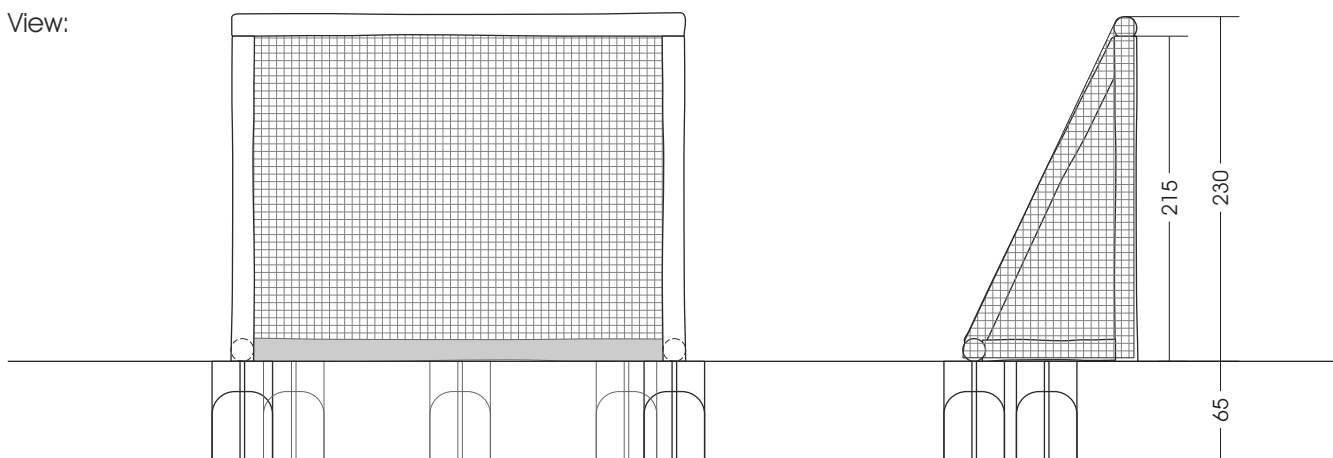

## 22.02.05. Football Goal

All measures in cm (if not other stated).

M 1:50

Foundations need to be made after the production of our playgrounds due to the fact that we cannot guarantee information of the wood due to its irregular growth habits. Technical changes reserved. Please check the measures when our goods arrive. Our goods meet the standards of DIN EN 1176. For delivery is the offer text relevant.

Measures total:	approx. 300 x 115 x 230 (295) cm (L, W, H [H with depth below ground])
Foundation:	5 St. 40 x 40 x 65 cm (L, B, T) (L, W, D)
Assembly and installation:	2 people/approx. 4 h
Weight:	in total approx. 300 kg

View:

Top view: