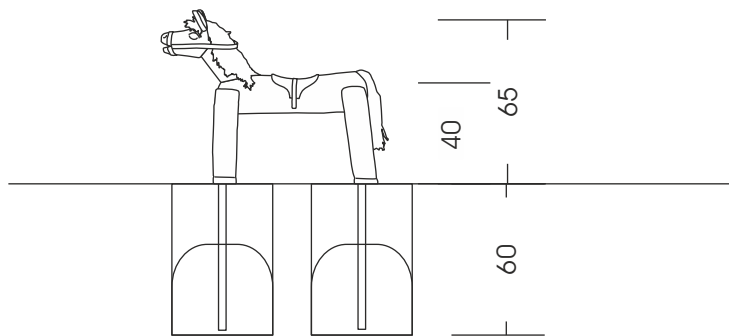

## 23.02.01.2. Cute Horse

All measures in cm (if not other stated).

M 1:30

Foundations need to be made after the production of our playgrounds due to the fact that we cannot guarantee information of the wood due to its irregular growth habits. Technical changes reserved. Please check the measures when our goods arrive. Our goods meet the standards of DIN 1176. For delivery is the offer text relevant.

Measures total:	approx. 85 x 35 x 65 cm (L, W, H)
Fall area:	approx. 3,8 x 3,3 m
Protective surface:	top soil, gras
Foundation:	2 units 80 x 40 x 60 cm (L, W, D (earth bolts)
Assembly and installation:	2 people approx. 1 h
Weight:	in total approx. 100 kg
Intended age group:	from approx. 2 years of age on

View:

Top view: