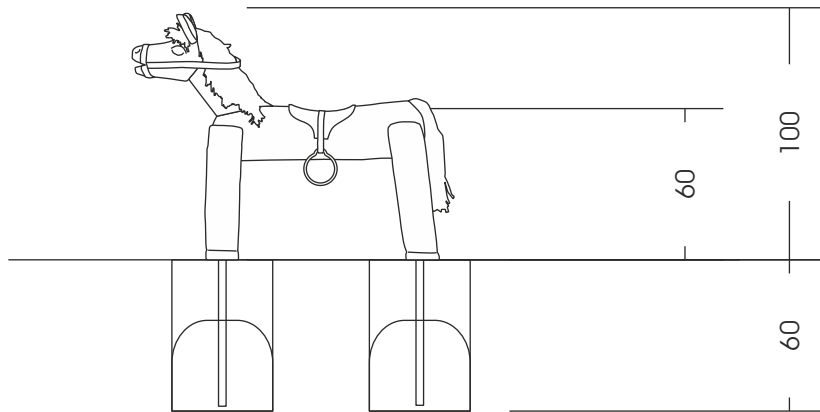

23.02.01.1. Stately Horse

All measures in cm (if not other stated).

M 1:30

Foundations need to be made after the production of our playgrounds due to the fact that we cannot guarantee information of the wood due to its irregular growth habits. Technical changes reserved. Please check the measures when our goods arrive. Our goods meet the standards of DIN 1176. For delivery is the offer text relevant.

Measures total:	approx. 120 x 50 x 100 cm (L, W, H)
Fall area:	approx. 4,2 x 3,5 m
Protective surface:	top soil, gras
Foundation:	2 units 80 x 40 x 60 cm (L, W, D (earth bolts))
Assembly and installation:	2 people approx. 1 h
Weight:	in total approx. 120 kg
Intended age group:	from approx. 2 years of age on

View:

Top view: