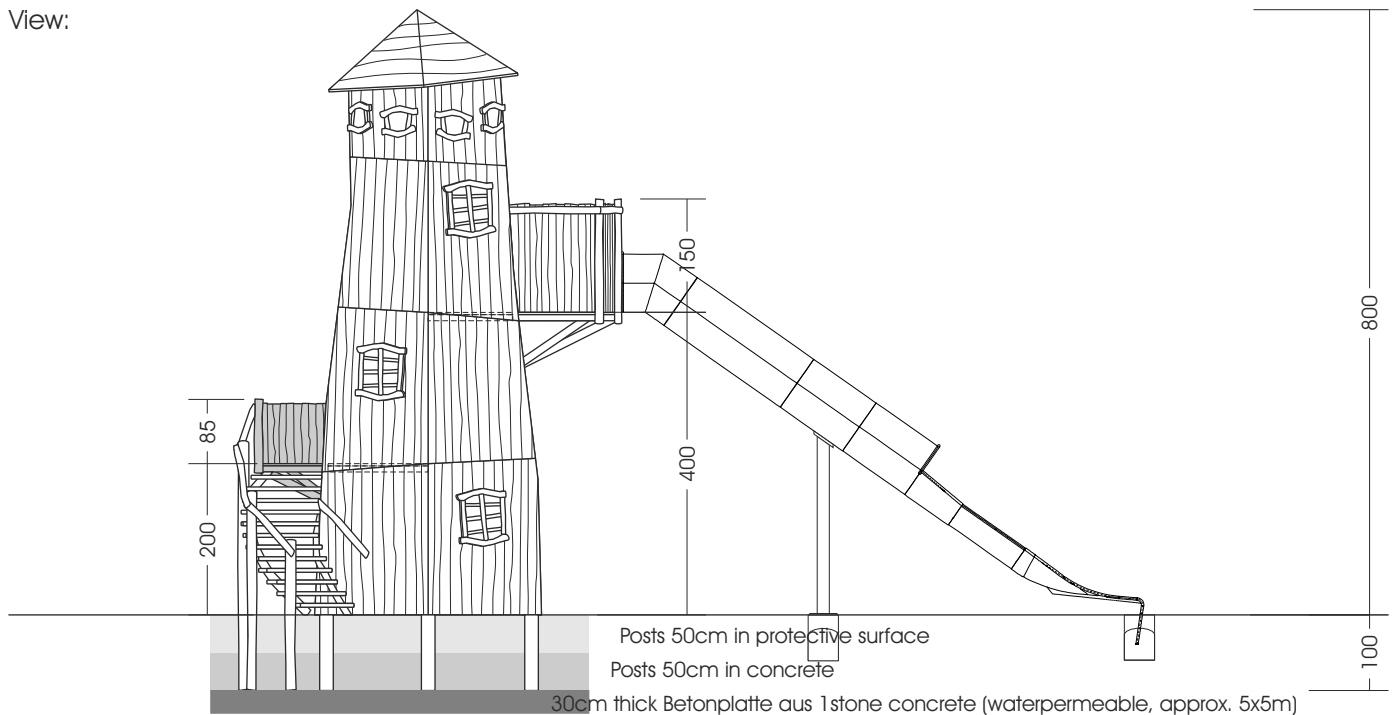

## 50.41.01. Trassenheide „Lighthouse“

M 1:100

Foundations need to be made after the production of our playgrounds due to the fact that we cannot guarantee information of the wood due to its irregular growth habits. Technical changes reserved. Please check the measures when our goods arrive. Our goods meet the standards of DIN EN 1176. For delivery is the offer text relevant.

Measures total:	approx. 1210 x 440 x 800 (900) cm (L, W, H [H with depth below ground])
Fall area:	approx. 15,8 x 7,9 m For safety reasons do not align slides towards south! (heat build-up due to solar radiation)
Protective surface:	sand, grit, wooden chaffs
Assembly and installation:	2 people approx. 16 hrs
Weight:	biggest part approx. 3000 kg
Intended age group:	from approx. 5 years of age on

View:

Top view: