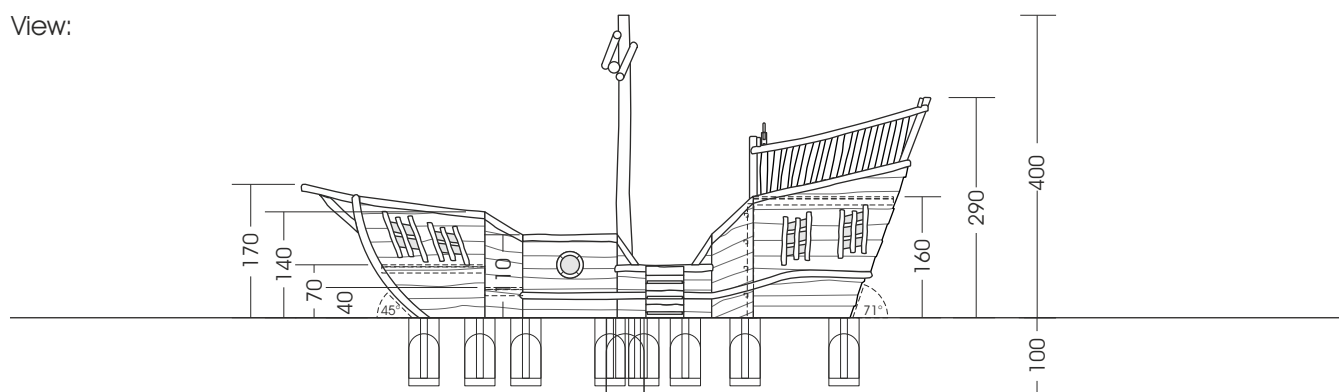

11.17. „Treasure Hunter“ Play Ship

All measures in cm (if not other stated)..

M 1:100

Foundations need to be made after the production of our playgrounds due to the fact that we cannot guarantee information of the wood due to its irregular growth habits. Technical changes reserved. Please check the measures when our goods arrive. Our goods meet the standards of DIN EN 1176. For delivery is the offer text relevant.

Measures total:	approx. 765 x 360 x 400 (500) cm (L, W, H [H with depth below ground])
Fall area:	approx. 10,7 x 6,6 m
Protective surface:	sand, grit, wooden chaffs
Foundation:	15 units 40 x 40 x 80 cm (L, W, Depth), 1 unit 50 x 50 x 100 cm (L, W, Depth) each + 10 cm drainage-fine gravel layer, 1 St. 90 x 50 x 80 cm (L, W, Depth)
Assembly and installation:	2 people approx. 10 hrs.
Weight:	biggest part approx. 1250 kg
Intended age group:	from approx. 5 years of age on

View:

Top view: