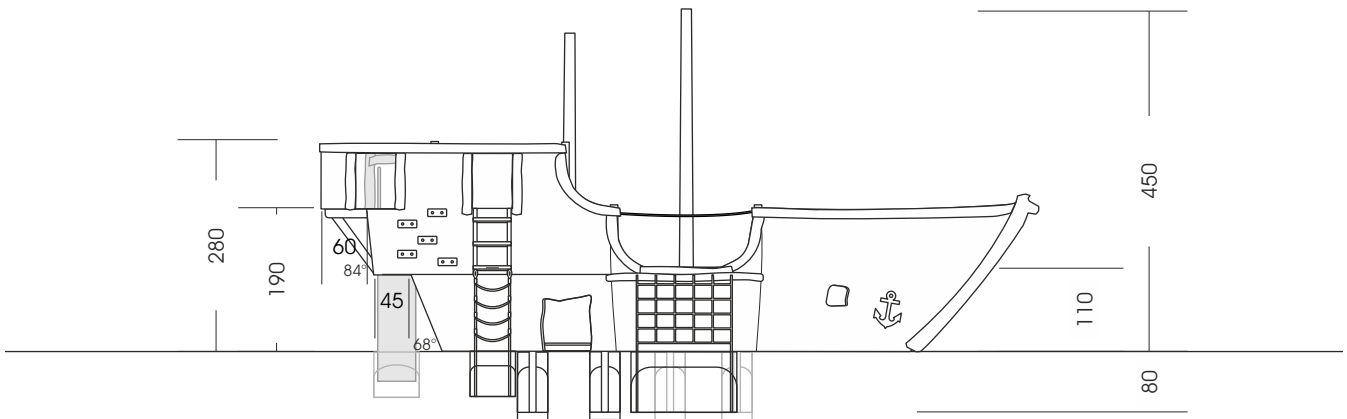

11.09. „Pirate“ Play Ship with Slide

M 1:100

Foundations need to be made after the production of our playgrounds due to the fact that we cannot guarantee information of the wood due to its irregular growth habits. Technical changes reserved. Please check the measures when our goods arrive. Our goods meet the standards of DIN 1176. For delivery is the offer text relevant.

Measures:	approx. 950 x 610 x 450(530) cm (L, W, H [H with depth below ground])
Fall area:	approx. 12,8 x 9,6 m For safety reasons do not align slides towards south! (heat build-up due to solar radiation)
Protective surface:	sand, grit, wooden chaffs
Foundation:	11 units 40 x 40 x 80 cm (L, W, D) + 10 cm drainage-fine gravel layer 1 unit 140 x 50 x 80 cm (L, W, D), 1 unit 60 x 50 x 60 cm (L, W, D), 1 unit 60 x 40 x 60 cm (L, W, D)
Assembly and installation:	2 people approx. 12 hours
Weight:	in total approx. 3000 kg
Intended age group:	from 5 years of age on

View:

Top view: