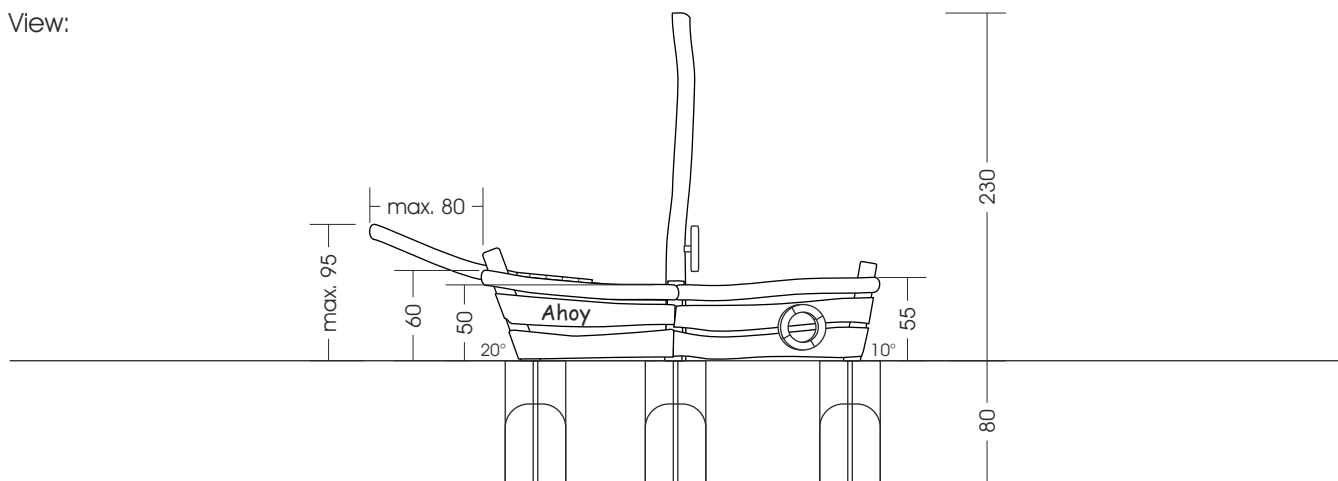

11.08. "Ahoy" Play Ship

All measures in cm (if not other stated).

M 1:50

Foundations need to be made after the production of our playgrounds due to the fact that we cannot guarantee information of the wood due to its irregular growth habits. Technical changes reserved. Please check the measures when our goods arrive. Our goods meet the standards of DIN 1176. For delivery is the offer text relevant.

Measures total:	approx. 350 x 100 x 230 cm (L, W, H)
Fall area:	approx. 6,5 x 4,0 m
Protective surface:	top soil, gras, sand, grit, wooden chaffs
Foundation:	3 unitse 40 x 40 x 80 cm (L, W, D)
Assembly and installation:	2 people/approx. 4 hrs
Weight:	in total approx. 250 kg
Intended age group:	from approx. 2 years of age on

View:

Top view: