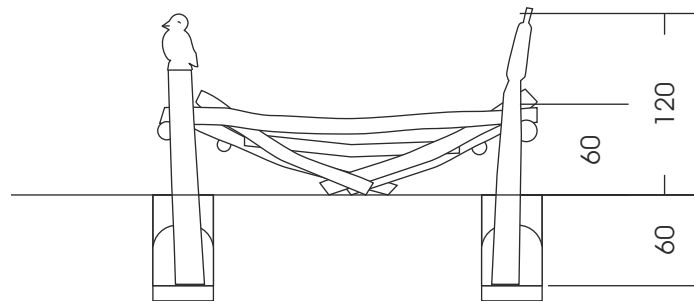

## 13.06.01. Sparrow`s Net

All measures in cm (if not other stated).

M 1:50

Foundations need to be made after the production of our playgrounds due to the fact that we cannot guarantee information of the wood due to its irregular growth habits. Technical changes reserved. Please check the measures when our goods arrive. Our goods meet the standards of DIN 1176. For delivery is the offer text relevant.

Measures total:	approx. 250 x 200 x 120 (180) cm (L, W, H [H with depth below ground])
Fall area:	approx. 5,5 x 5 m
Protective surface:	tops soil, gras, sand, grit, wooden chaffs
Foundation:	4 units 40 x 40 x 60 cm (L, W, D) each + 10 cm drainage-fine gravel layer
Assembly and installation:	2 people approx. 4 hrs.
Weight:	in total approx. 400 kg
Intended age group:	from approx. 3 years of age on

View:

Top view: