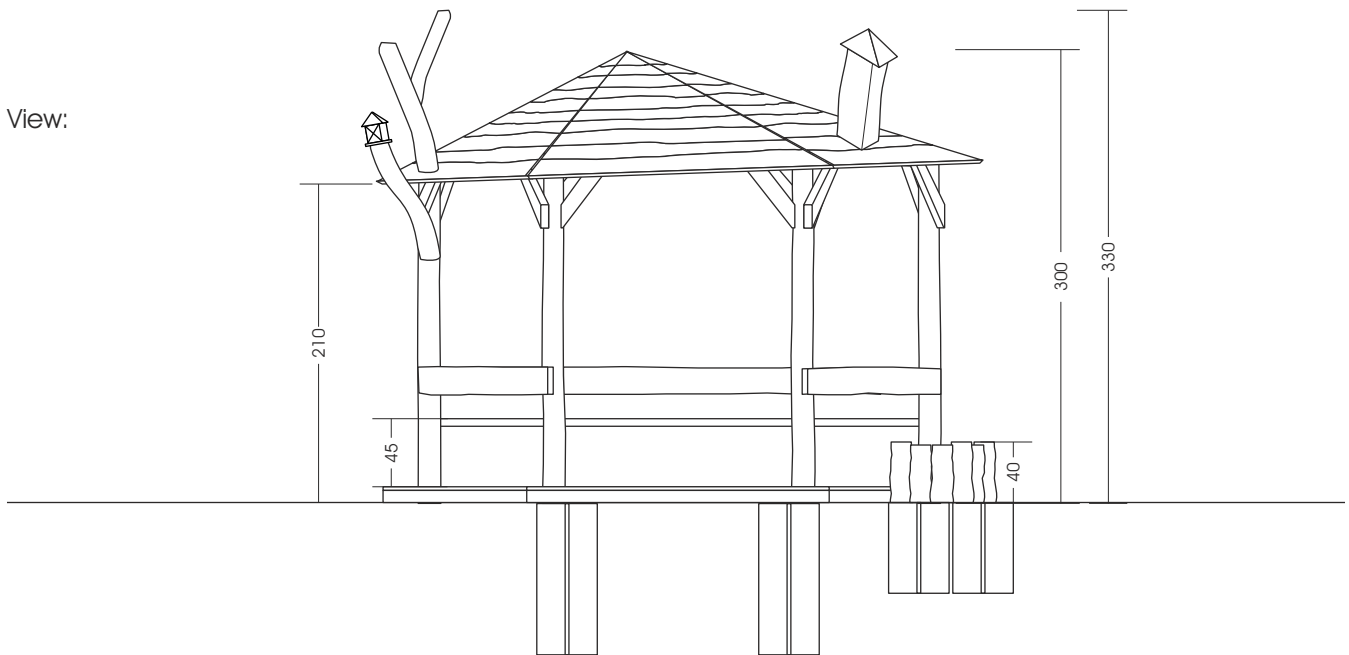

50.41.06. „Seeklause“ Pavilion D400

M 1:50

Foundations need to be made after the production of our playgrounds due to the fact that we cannot guarantee information of the wood due to its irregular growth habits. Technical changes reserved. Please check the measures when our goods arrive. Our goods meet the standards of DIN EN 1176. For delivery is the offer text relevant.

Measures total:	approx. 420 x 345 x 330 cm (L, W, H)
Fall area:	During installation of shelters in the nearby playground must expect to be that this will be climbed and played Possible fall area of 150 cm
Foundation:	4 units 40 x 40 x 80 cm (L, W, D), 2 units 40 x 40 x 60 cm (L, W, D)
Assembly and installation:	2 people approx. 8 hrs

View:

Top view::