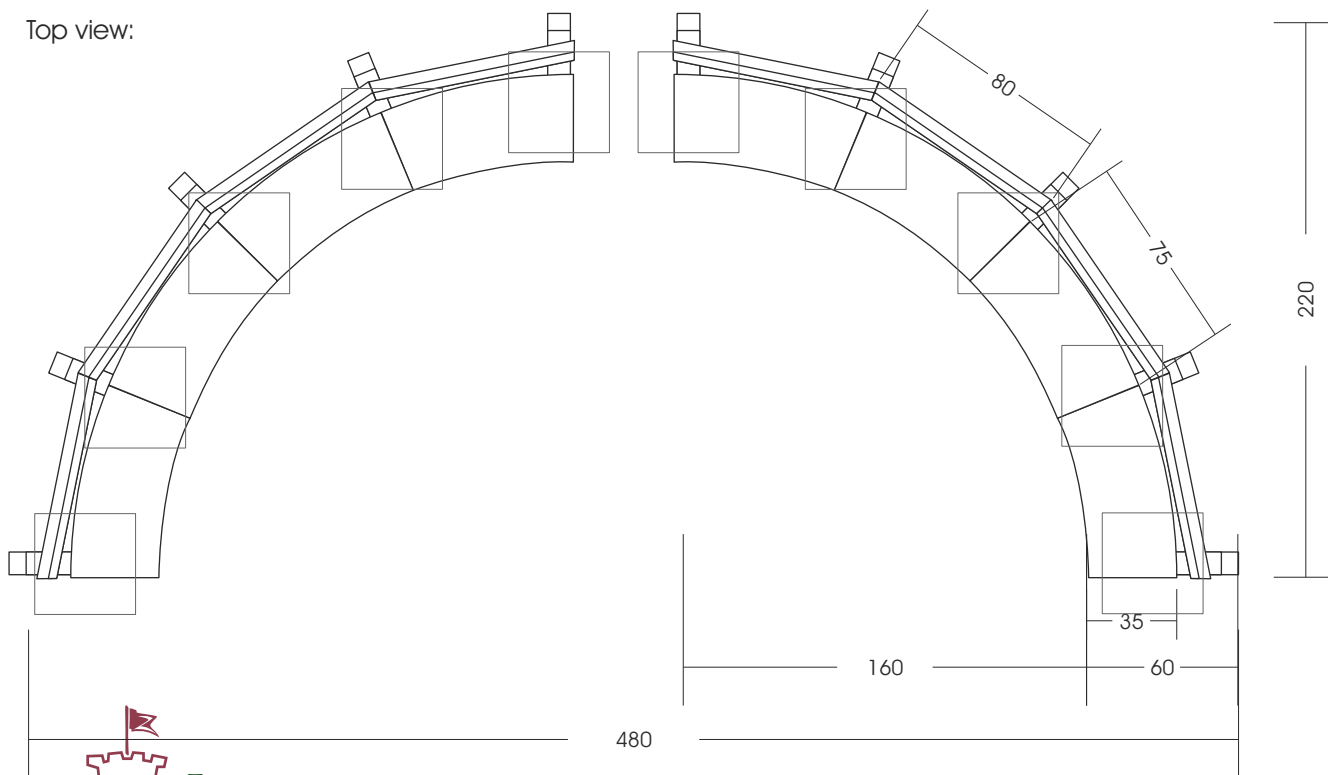

View:

All measures in cm (if not other stated)

M 1:30

Top view:

24.01. Semi-circular Seating Area – Bench

Foundations need to be made after the production of our playgrounds due to the fact that we cannot guarantee information of the wood due to its irregular growth habits. Technical changes reserved. Please check the measures when our goods arrive. Our goods meet the standards of DIN EN 1176. For delivery is the offer text relevant.

Maße gesamt:	ca. 480 x 220 x 90 cm (L, W, H)
Fallraum:	During installation of benches in the nearby playground must expect to be that this will be climbed and played. Possible fall area of 150 cm
Foundation:	10 units 40 x 40 x 60 cm (L, W, D)
Assembly and installation:	2 people/approx. 6 h