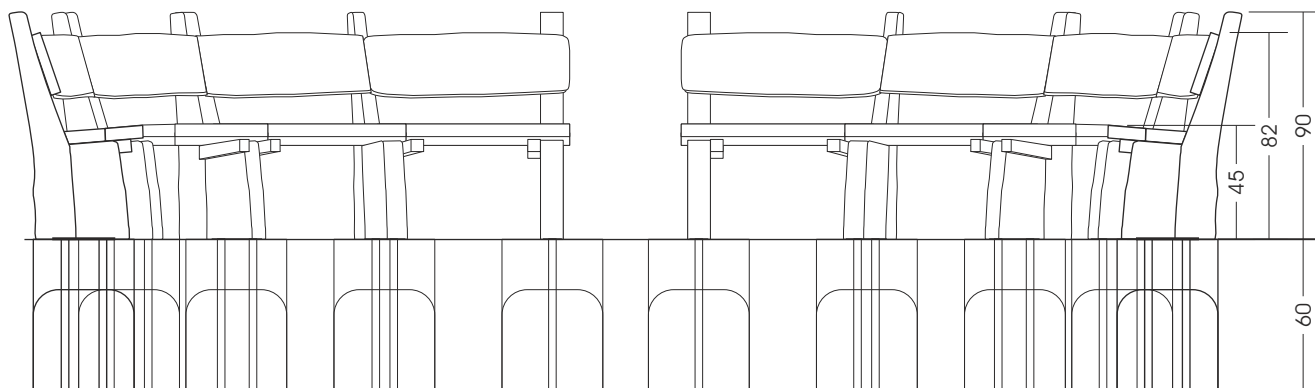

View:

All measures in cm (if not other stated)

M 1:30

Top view:

24.01. Semi-circular Seating Area – Bench

Foundations need to be made after the production of our playgrounds due to the fact that we cannot guarantee information of the wood due to its irregular growth habits. Technical changes reserved. Please check the measures when our goods arrive. Our goods meet the standards of DIN EN 1176. For delivery is the offer text relevant.

Maße gesamt:	ca. 480 x 220 x 90 cm (L, W, H)
Fallraum:	During installation of benches in the nearby playground must expect to be that this will be climbed and played. Possible fall area of 150 cm
Foundation:	10 units 40 x 40 x 60 cm (L, W, D)
Assembly and installation:	2 people/approx. 6 h