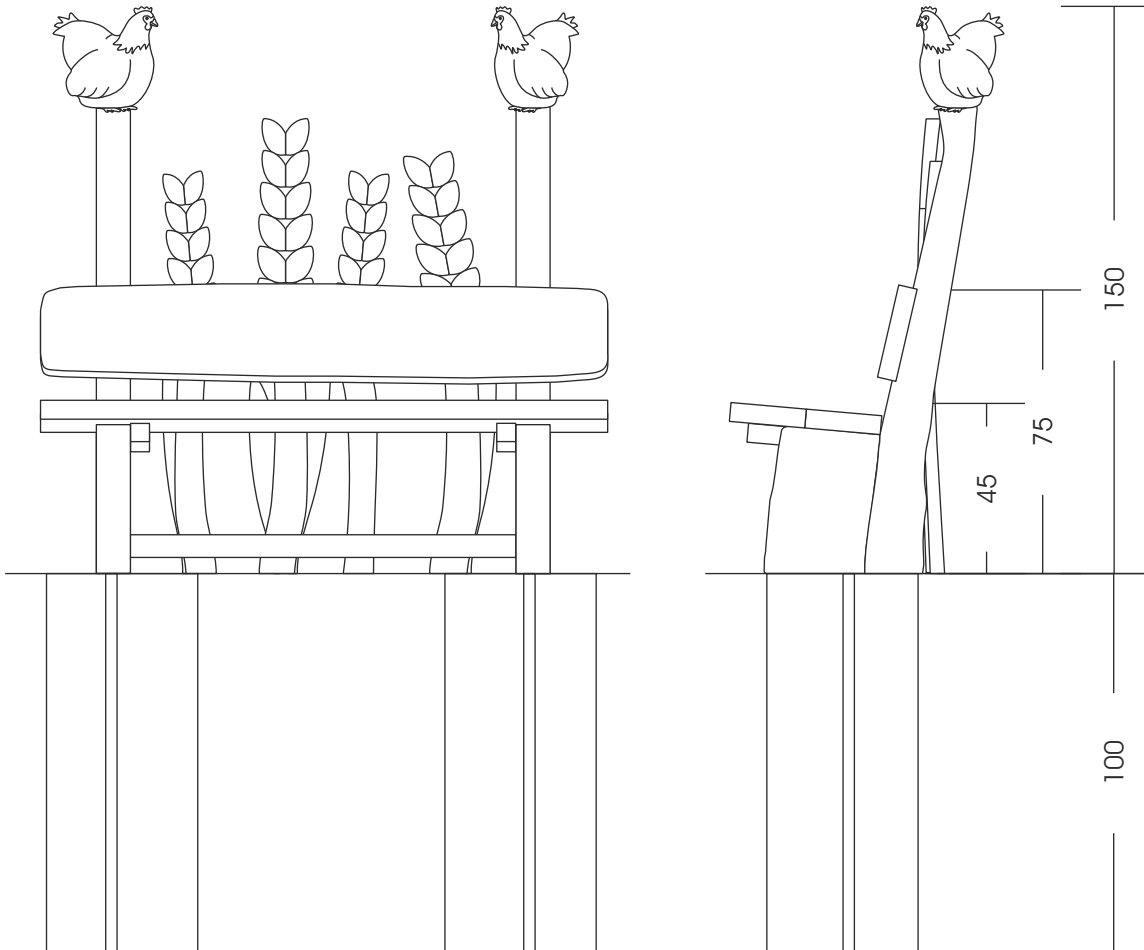

24.06.02. „Wheat“ Rustic Bench

All measures in cm (if not other stated)

M 1:20

Foundations need to be made after the production of our playgrounds due to the fact that we cannot guarantee information of the wood due to its irregular growth habits. Technical changes reserved. Please check the measures when our goods arrive. Our goods meet the standards of DIN 1176. For delivery is the offer text relevant.

Measures total:	approx. 150 x 50 x 150 cm (L, W, H)
Fall area:	During installation of benches in the nearby playground must expect to be that the benches are climbed and played. Possible fall area of 150 cm
Foundation:	2 units 40 x 40 x 100 cm (L, W, D)
Assembly and installation:	1 person approx. 1 h
Weight:	in total approx. 120 kg

View:

Top view: