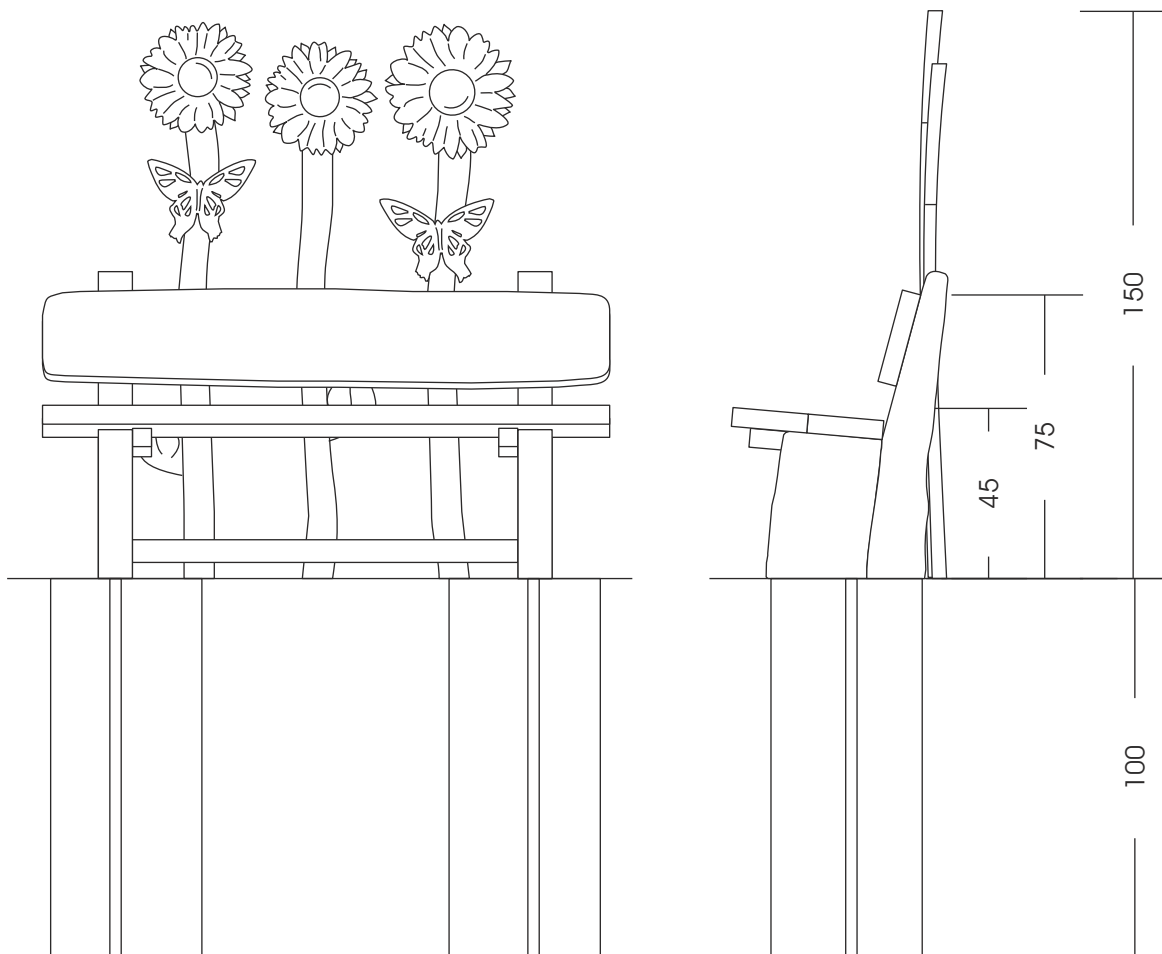

24.06.01. „Sunflowers“ Rustic Bench

All measures in cm (if not other stated)

M 1:20

Foundations need to be made after the production of our playgrounds due to the fact that we cannot guarantee information of the wood due to its irregular growth habits. Technical changes reserved. Please check the measures when our goods arrive. Our goods meet the standards of DIN 1176. For delivery is the offer text relevant.

Measures total:	approx. 150 x 50 x 150 cm (L, W, H)
Fall area:	During installation of benches in the nearby playground must expect to be that the benches are climbed and played. Possible fall area of 150 cm
Foundation:	2 units 40 x 40 x 100 cm (L, W, D)
Montage und Einbau:	1 person approx 1 h
Weight:	in total approx. 120 kg

View:

Top view: