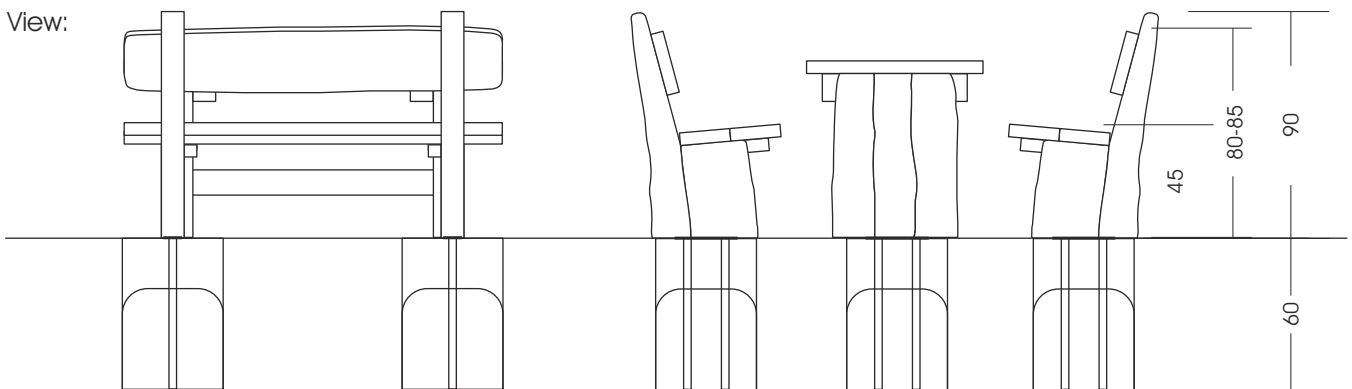

24.01.10. Seating Area -Rustic L 150

Possible fall area of 150 cm

M 1:30

Foundations need to be made after the production of our playgrounds due to the fact that we cannot guarantee information of the wood due to its irregular growth habits. Technical changes reserved. Please check the measures when our goods arrive. Our goods meet the standards of DIN EN 1176. For delivery is the offer text relevant.

Measures total:	approx. 200 x 150 x 90 cm (L, W, H)
Fall area:	During installation of benches in the nearby playground must expect to be that this will be climbed and played. Possible fall area of 150 cm
Foundation:	6 St. je 40 x 40 x 60 cm (L, W, D)
Assembly and installation:	2 people/approx. 4 h
Gewicht:	größtes Teil approx. 100 kg

View: